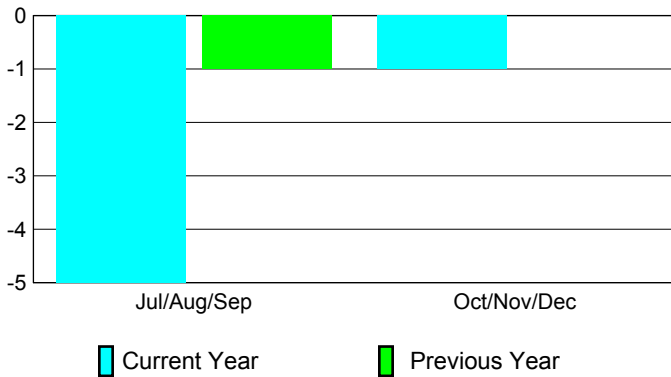

Comparison of Club Gain/Loss

Current Year Compared to the Previous Year