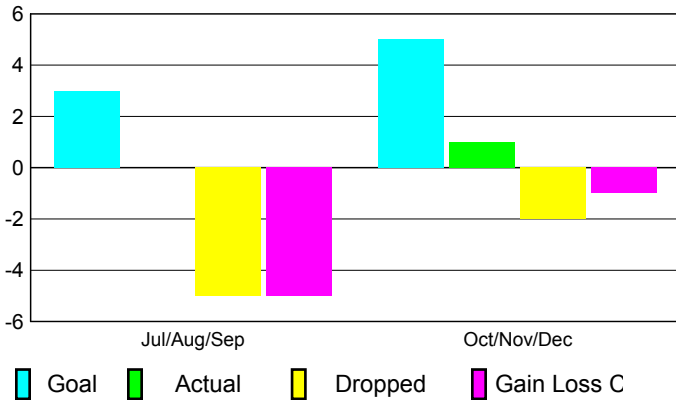

## CLUBS

Club Results  
2010-2011

Clubs  
2009-2010

Month	New Club Goal	Actual New Clubs	Actual Dropped Clubs	Gain/Loss of Clubs	Gain/Loss of Clubs
Jul/Aug/Sep	3	0	-5	-5	-1
Oct/Nov/Dec	5	1	-2	-1	0
<b>Totals</b>	<b>8</b>	<b>1</b>	<b>-7</b>	<b>-6</b>	<b>-1</b>

### Club Results 2010-2011

Goal, New, Dropped, Gain/Loss

### Comparison of Club Gain/Loss

Current Year Compared to the Previous Year