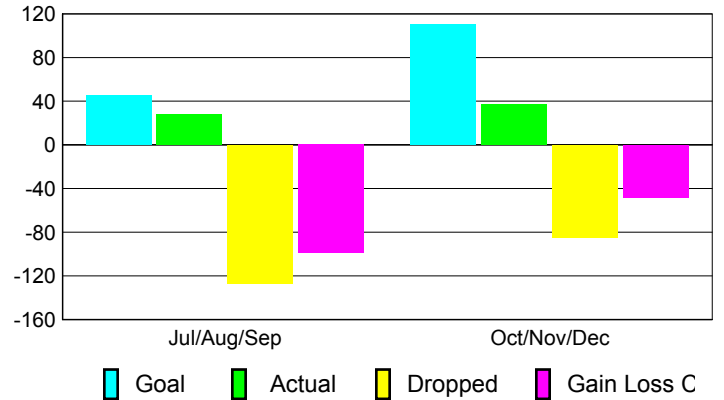

### Comparison of Club Gain/Loss

Current Year Compared to the Previous Year

### YTD Status Quo Clubs 2010-2011

Status Quo Clubs Compared to Status Quo Members

## MEMBERSHIP

Membership Results  
2010-2011

Membership  
2009-2010

Month	Net Memb Goal	Actual New Memb	Actual Dropped Memb	Gain/Loss of Memb	Gain/Loss of Memb
Jul/Aug/Sep	45	28	-127	-99	-18
Oct/Nov/Dec	110	37	-85	-48	17
<b>Totals</b>	<b>155</b>	<b>65</b>	<b>-212</b>	<b>-147</b>	<b>-1</b>

### Membership Results 2010-2011

Goal, New, Dropped, Gain/Loss